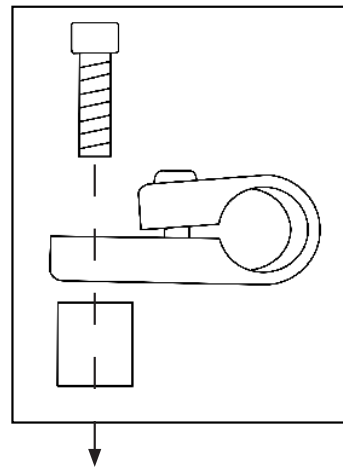

### Parts List

1	M6x30 Bolt	TT000576
2	Hybrid Top Cap	TT000506
3	Trigger Handlebar - RH	TT000649
	Trigger Handlebar - LH	TT000650
	Trigger Handlebar - Pair	TT000514
	M5x20 Bolt - 2qty (not pictured)	TT000301
4	Hybrid Headset Spacer	TT000520
5	Hybrid Headset Cap	TT000505
6	Bushing (pre-installed)	TT000504
7	Hybrid Headset Cup (pre-installed)	TT000602
8	Hybrid Headset Bearing	TT000600
9	Rapid Axle Hubmount - RH	TT000713
	Rapid Axle Hubmount - LH	TT000714
	Rapid Axle Hubmount - Pair	TT000516
10	Rapid Axle - RH	TT000717
	Rapid Axle - LH	TT000718
	Rapid Axle - Pair	TT000563
11	Axle Spacer	TT000568

## Hybrid Steering Stack Assembly Continued\*

Install Axle Spacer (11) between brake rotor and hub.

## Chain Tube Setup

Mount the chain tube assemblies as shown below. Ensure the chain tubes do not rotate in the clamps after tightening the pinch bolts.

Upper:

Lower:

## Parts List

Upper Assy.	Chain Tube, 102cm LDPE	TT000540	1
	Chain Tube Clamp, Rov/Ram/Mav	TT000152	1
	Spacer, Chain Tube Clamp, 15mm	TT000125	1
	M5x30 Pan Head (phillips) SS	TT000438	1
	M5x18 Pan Head (phillips) SS	N/A	1
Lower Assy.	Chain Tube, 56cm LDPE	TT000548	1
	Chain Tube Clamp, Rov/Ram/Mav	TT000152	1
	Chain Tube Bracket Arm, M5, M5	TT000640	1
	M5 Nyloc Nut SS	TT000252	1
	M5x12mm SHCS SS	TT000303	1
	M5x16mm SHCS SS	TT000443	1
	M5x18 Pan Head (phillips) SS	N/A	1