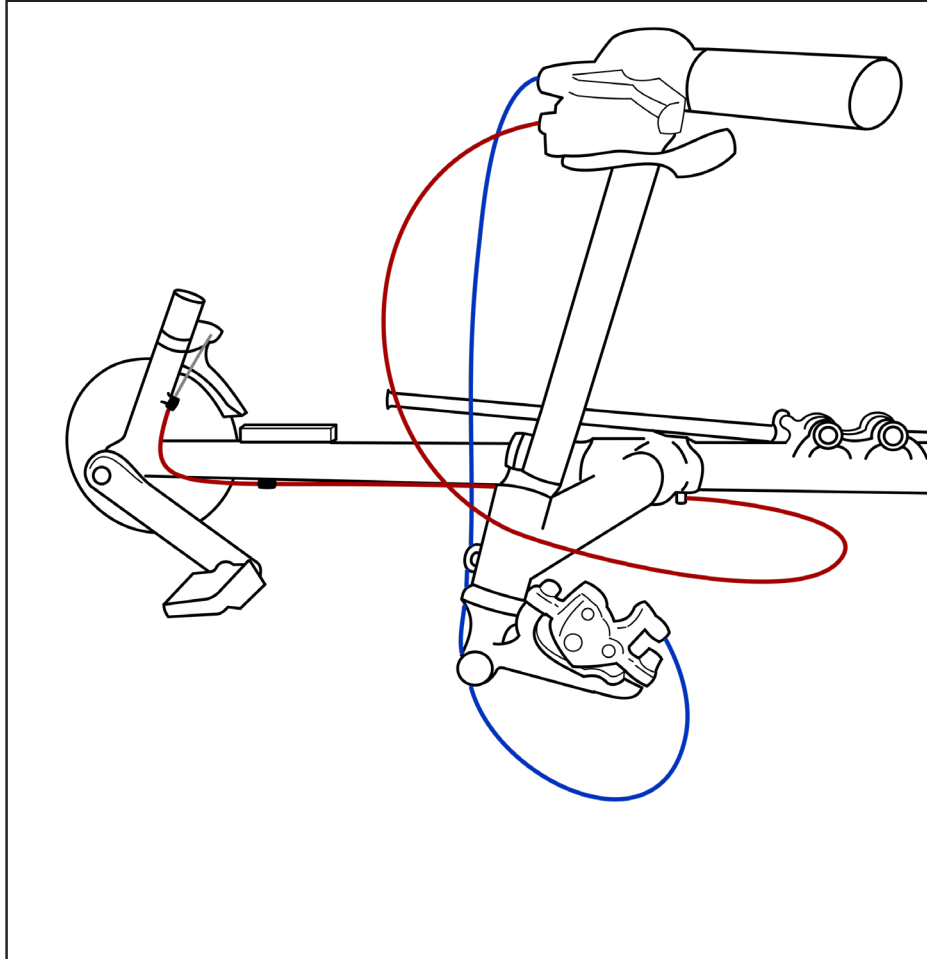

Cable Routing LH