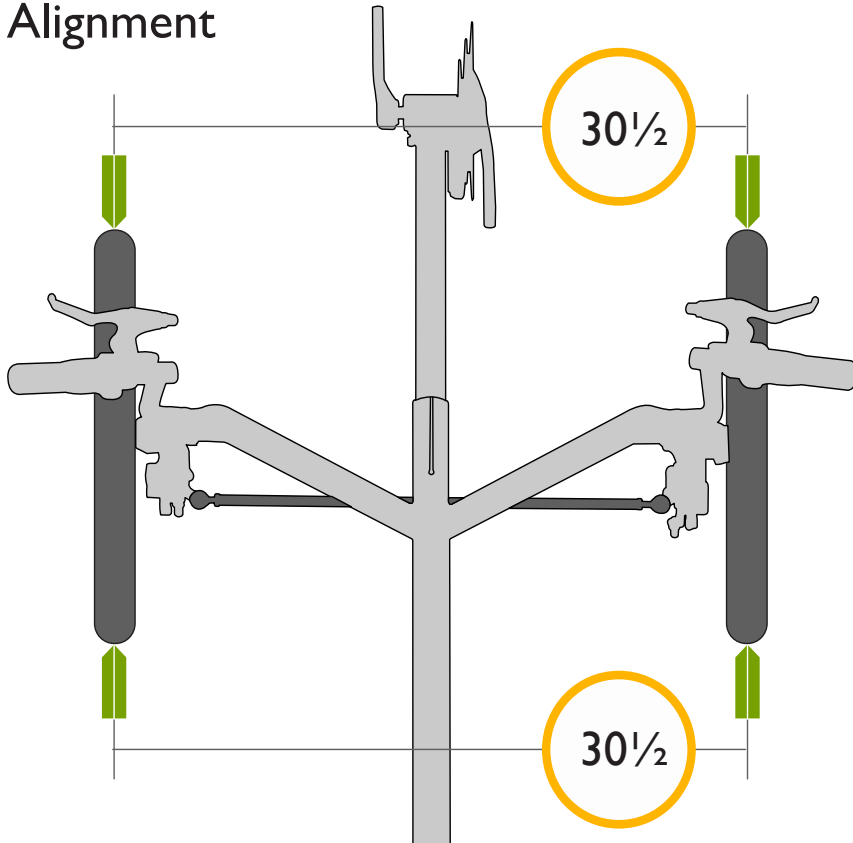

## Alignment

Inflate tires before performing alignment. The All Terrain alignment measurement is approximately  $30\frac{1}{2}$ " (center tread to center tread), though slight variance is possible. Most importantly, make sure the alignment remains neutral with a rider seated in the trike.