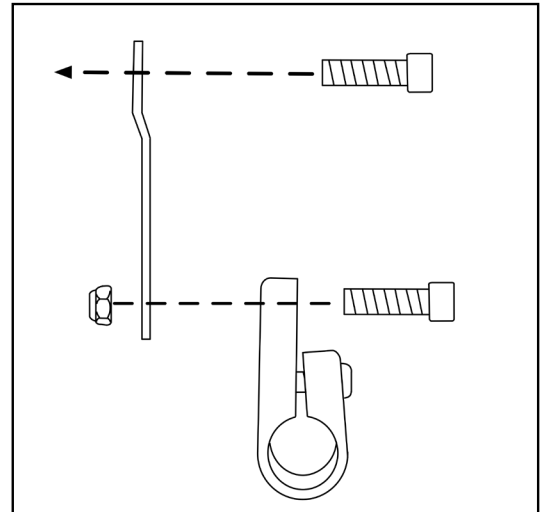

### Parts List

1	M6x30 Bolt	TT000576
2	Hybrid Top Cap	TT000506
3	Trigger Handlebar - RH	TT000649
	Trigger Handlebar - LH	TT000650
	Trigger Handlebar - Pair	TT000514
	M5x20 Bolt - 2qty (not pictured)	TT000301
4	Hybrid Headset Spacer	TT000520
5	Hybrid Headset Cap	TT000505
6	Bushing (pre-installed)	TT000504
7	Hybrid Headset Cup (pre-installed)	TT000602
8	Hybrid Headset Bearing	TT000600
9	Rapid Axle Hubmount - RH	TT000713
	Rapid Axle Hubmount - LH	TT000714
	Rapid Axle Hubmount - Pair	TT000516
10	Rapid Axle - RH	TT000717
	Rapid Axle - LH	TT000718
	Rapid Axle - Pair	TT000563
11	Axle Spacer	TT000568

## Hybrid Steering Stack Assembly Continued\*

Install Axle Spacer (11) between brake rotor and hub.

## Chain Tube Setup

Mount the chain tube assemblies as shown below. Ensure the chain tubes do not rotate in the clamps after tightening the pinch bolts.

Upper:

Lower:

## Parts List

Upper Assy.	Chain Tube, 102cm LDPE	TT000540	1
	Chain Tube Clamp, Rov/Ram/Mav	TT000152	1
	Spacer, Chain Tube Clamp, 15mm	TT000125	1
	M5x30 Pan Head (phillips) SS	TT000438	1
	M5x18 Pan Head (phillips) SS	N/A	1
Lower Assy.	Chain Tube, 56cm LDPE	TT000548	1
	Chain Tube Clamp, Rov/Ram/Mav	TT000152	1
	Chain Tube Bracket Arm, M5, M5	TT000640	1
	M5 Nyloc Nut SS	TT000252	1
	M5x12mm SHCS SS	TT000303	1
	M5x16mm SHCS SS	TT000443	1
	M5x18 Pan Head (phillips) SS	N/A	1