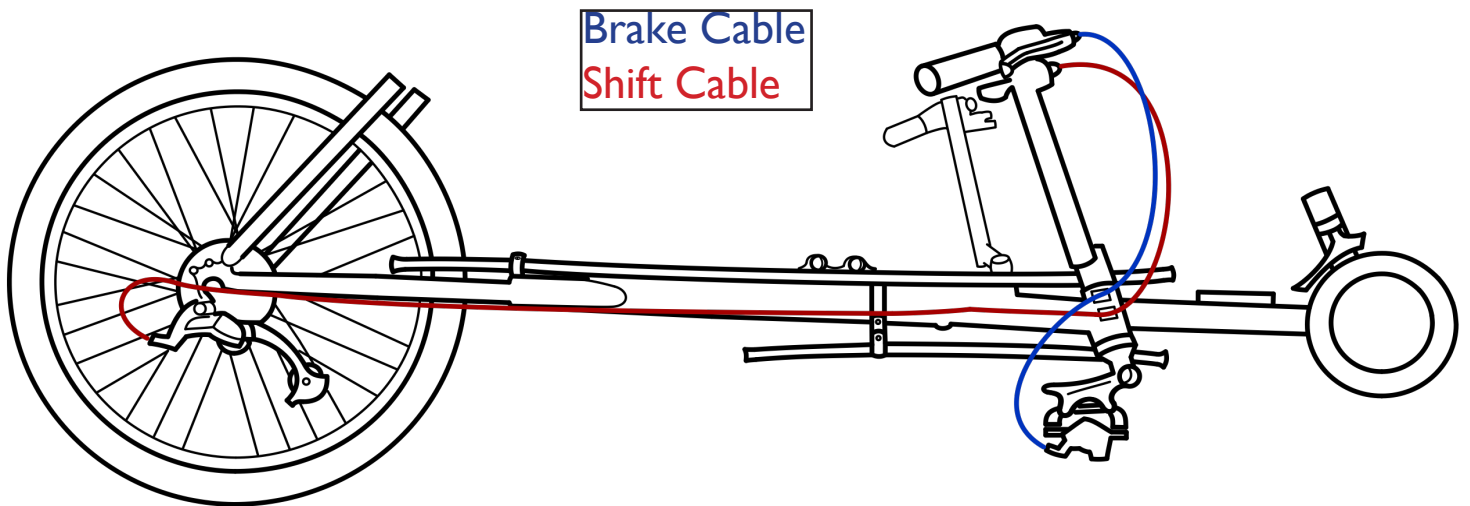

Cable Routing RH