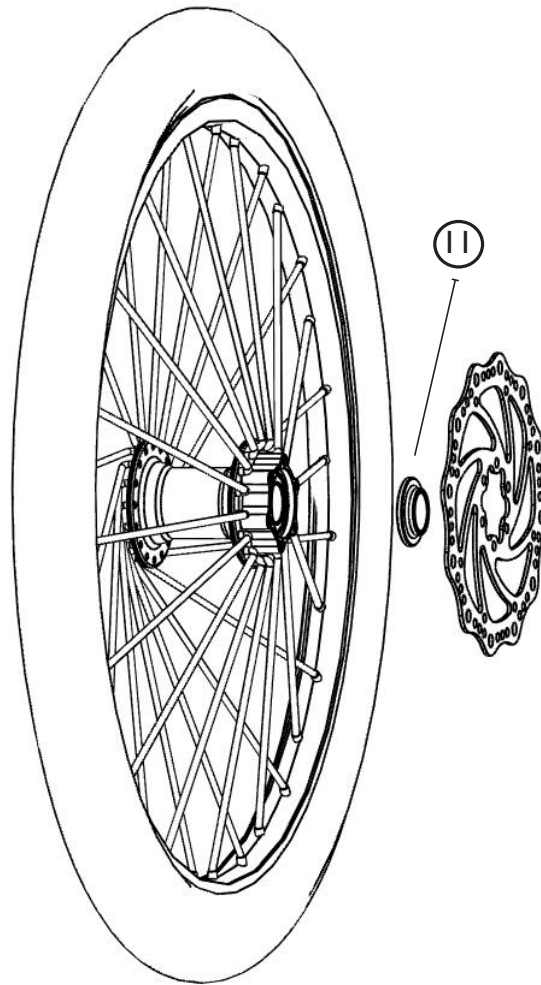

Hybrid Steering Stack Assembly Continued*

Install Axle Spacer (11) between brake rotor and hub.