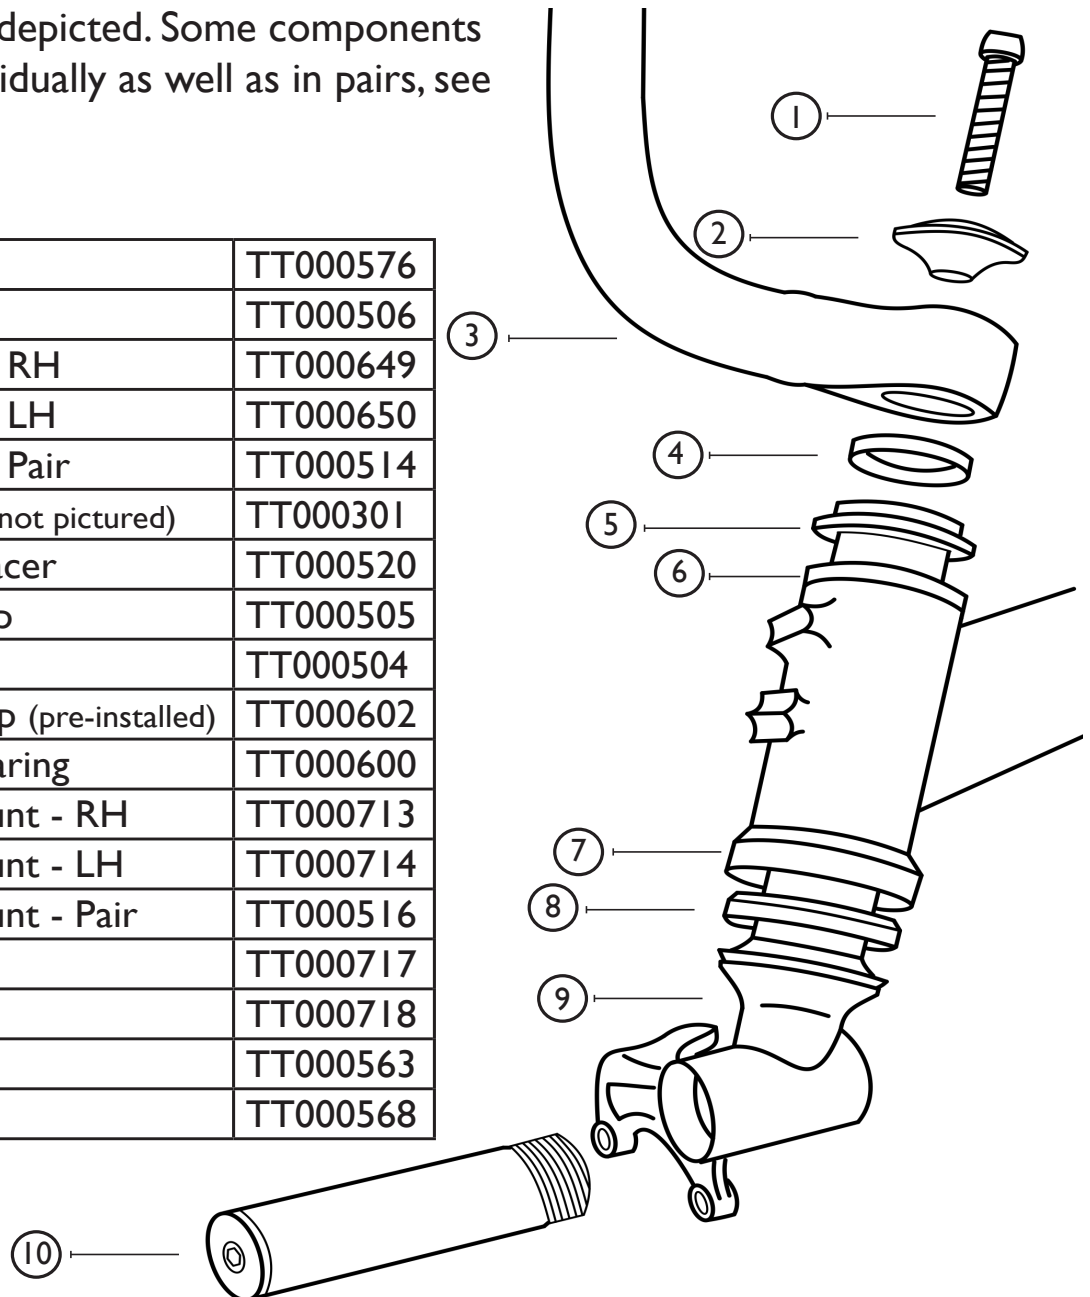

Hybrid Steering Stack Assembly*

Assemble the steering stack as shown. Grease the steerer tube before inserting into head tube. Remove any excess grease from steerer tube before installing handlebar. Grease axle before installing wheel. Torque axle to 23-25Nm.

*Right Hand assembly depicted. Some components can be purchased individually as well as in pairs, see parts list below.

Parts List

1	M6x30 Bolt	TT000576
2	Hybrid Top Cap	TT000506
3	Trigger Handlebar - RH	TT000649
	Trigger Handlebar - LH	TT000650
	Trigger Handlebar - Pair	TT000514
	M5x20 Bolt - 2qty (not pictured)	TT000301
4	Hybrid Headset Spacer	TT000520
5	Hybrid Headset Cap	TT000505
6	Bushing (pre-installed)	TT000504
7	Hybrid Headset Cup (pre-installed)	TT000602
8	Hybrid Headset Bearing	TT000600
9	Rapid Axle Hubmount - RH	TT000713
	Rapid Axle Hubmount - LH	TT000714
	Rapid Axle Hubmount - Pair	TT000516
10	Rapid Axle - RH	TT000717
	Rapid Axle - LH	TT000718
	Rapid Axle - Pair	TT000563
11	Axle Spacer	TT000568