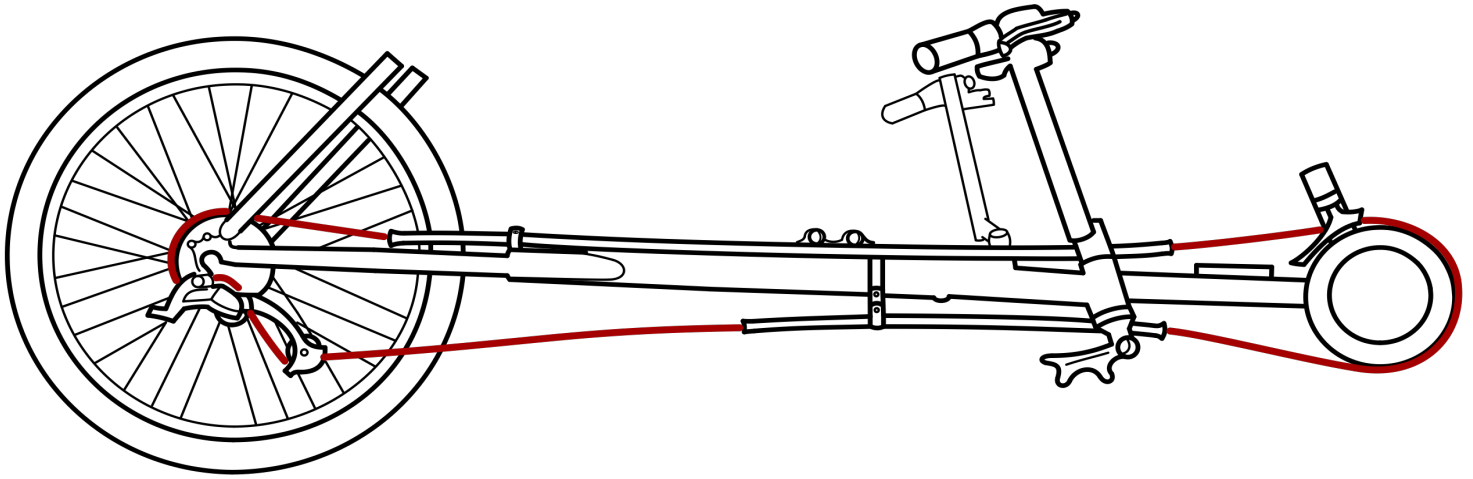

Chain Routing